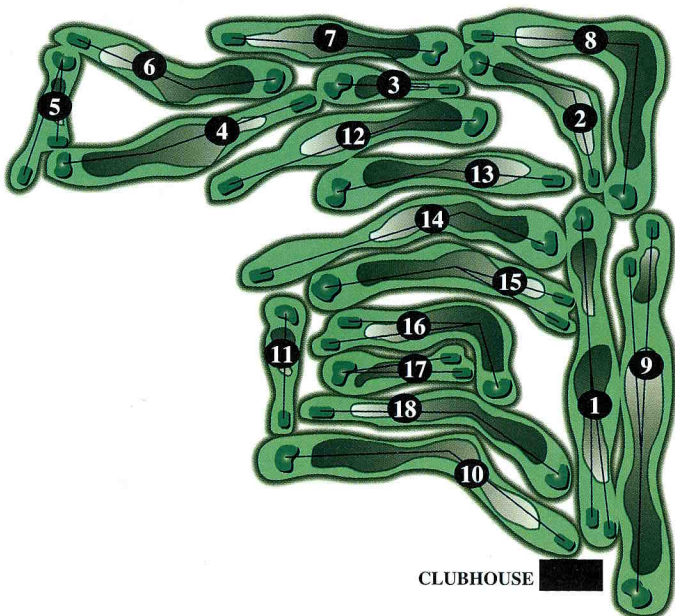

USGA Rules Govern Play

1. Replace all divots and rake traps.
2. Repair and smooth all ball marks on green.
3. Play dogleg on 8th and 16th holes.
4. Keep carts off tees and at least 30 feet from all greens.

CLUBHOUSE

GOLF DESIGN
SCORECARDS
(800)945-9617

* TEE TIMES ACCEPTED

River Bank

Golf Course & Banquet Center

24095 Currie Rd
South Lyon, MI 48178
(248) 486-6251 Phone • (248) 486-6375 Fax

River Bank Golf Course & Banquet Center

South Lyon, MI 48178 • (248) 486-6251

HOLE	1	2	3	4	5	6	7	8	9	OUT
BLACK	501	301	163	331	182	253	312	407	534	2984
WHITE	434	301	154	331	147	253	312	407	514	2853
RED	379	256	143	234	90	191	211	343	431	2278
HANDICAP	2	17	15	7	1	18	13	5	3	
PAR	5	4	3	4	3	4	4	4	5	36
STROKES										

	10	11	12	13	14	15	16	17	18	IN	TOT	H A N D I C A P	N E T S C O R E		
P	523	176	368	332	405	372	339	155	383	3054	6038				
L	471	131	368	332	353	357	324	137	358	2831	5684				
A	433	103	312	270	305	312	290	127	271	2423	4701				
Y E R	4	11	14	12	6	8	9	16	10						
	5	3	4	4	4	4	4	3	4	35	71				